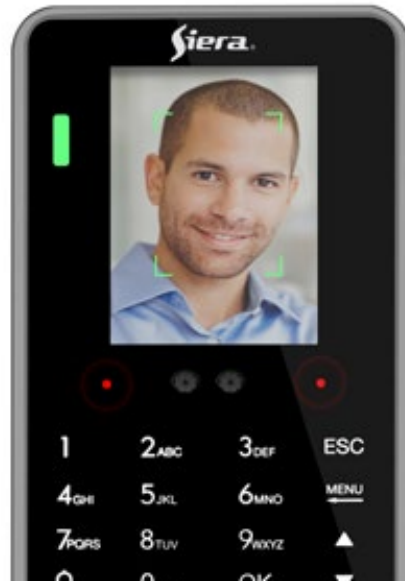

# SAC 3714 3-M

Cleveraccess Face And Fingerprint Reader  
For Access Control And Time Attendance

- Access Control + Time Attendance
- <1 sec fingerprint recognition speed
- Facial, Fingerprint, ID card an Password access
- 3000 Faces
- 3000 Fingerprint
- IR Leds for face recognition at night
- Duress Password

*SAC 3714 3-M is part of the new generation "CleverAccess" for Time attendance and Access Control, with face and fingerprint recognition. Designed with the most advanced and fastest facial an fingerprint algorithm, to get the most reliable and accurancy access.*

Data subject to change without prior notice

<b>System</b>	LINUX
<b>FLASH</b>	128MB
<b>Camera</b>	30W pixels
<b>Display</b>	2.4 inch TFT LCD screen
<b>Keyboard</b>	4x4 touch keys
<b>Anti-tamper button</b>	YES
<b>One click to clear administrator</b>	YES
<b>Reset button</b>	YES
<b>Fingerprint head Ultra</b>	optical fingerprint head
<b>Card Type</b>	EM ( Mifare optional )
<b>Authentication method:</b>	face, fingerprint, password, card
<b>User capacity</b>	3000
<b>Face capacity</b>	3000
<b>Fingerprint capacity</b>	3000
<b>Card capacity</b>	3000
<b>Record capacity</b>	200000
<b>Voice</b>	Yes
<b>Language</b>	Multi Language
<b>Access control interface</b>	NO/CN output, door open button input, WG26/34 input output, fire alarm input, door magnetic input, alarm output, RS485 input, doorbell output
<b>Communication method</b>	Standard :TCP/IP, USB cable ,USB flash disk ,WiFi ( Optional )
<b>Input power</b>	12V/1A