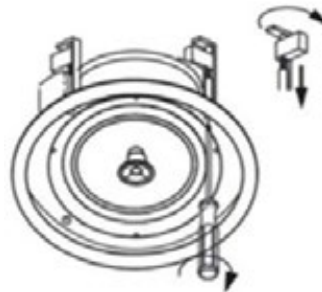

LSP 3020

903 0009

User Manual

For more information please visit our website sieraelectronics.com

LSP 3020 • 5W Coaxial Ceiling Speaker (5W/10W/20W)

Features:

- Commercial ceiling speaker with transformer.
- Ideal for school, office, hotel and airport background music system.
- Rated power output 5W/10W/20W at 100V.
- 5" coaxial paper woofer and 1.5" tweeter.
- Line input 100V or 70V.
- ABS enclosure and metal grille in white.
- Flush mount in-ceiling quick and secure installation

Specification:

Model	LSP 3020
Description	5W Coaxial Ceiling Speaker
Rated Power Output	5W/10W/20W
Line Input	100V or 70V
Frequency Response	100-20.000Hz
SPL(@1W/m)	88dB
Speaker Unit	5" coaxial paper woofer and 1.5" tweeter
Cutout Size	170mm
Dimension	203(D)×80(H)mm
Material	ABS enclosure and metal grille in white
Mounting Way	Flush mount in-ceiling quick and secure installation
Weight	1.25kg

Dimension & Mounting Guidance:

Frequency Response & SPL Diagrams :

[*sieraelectronics.com*](http://sieraelectronics.com)