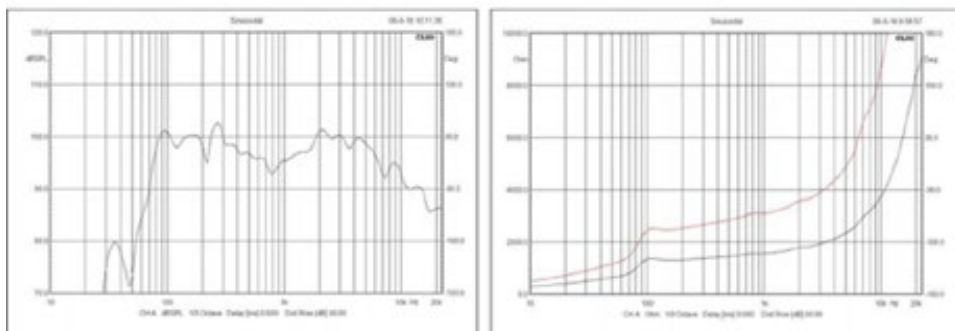

Frequency Response & SPL Diagrams :